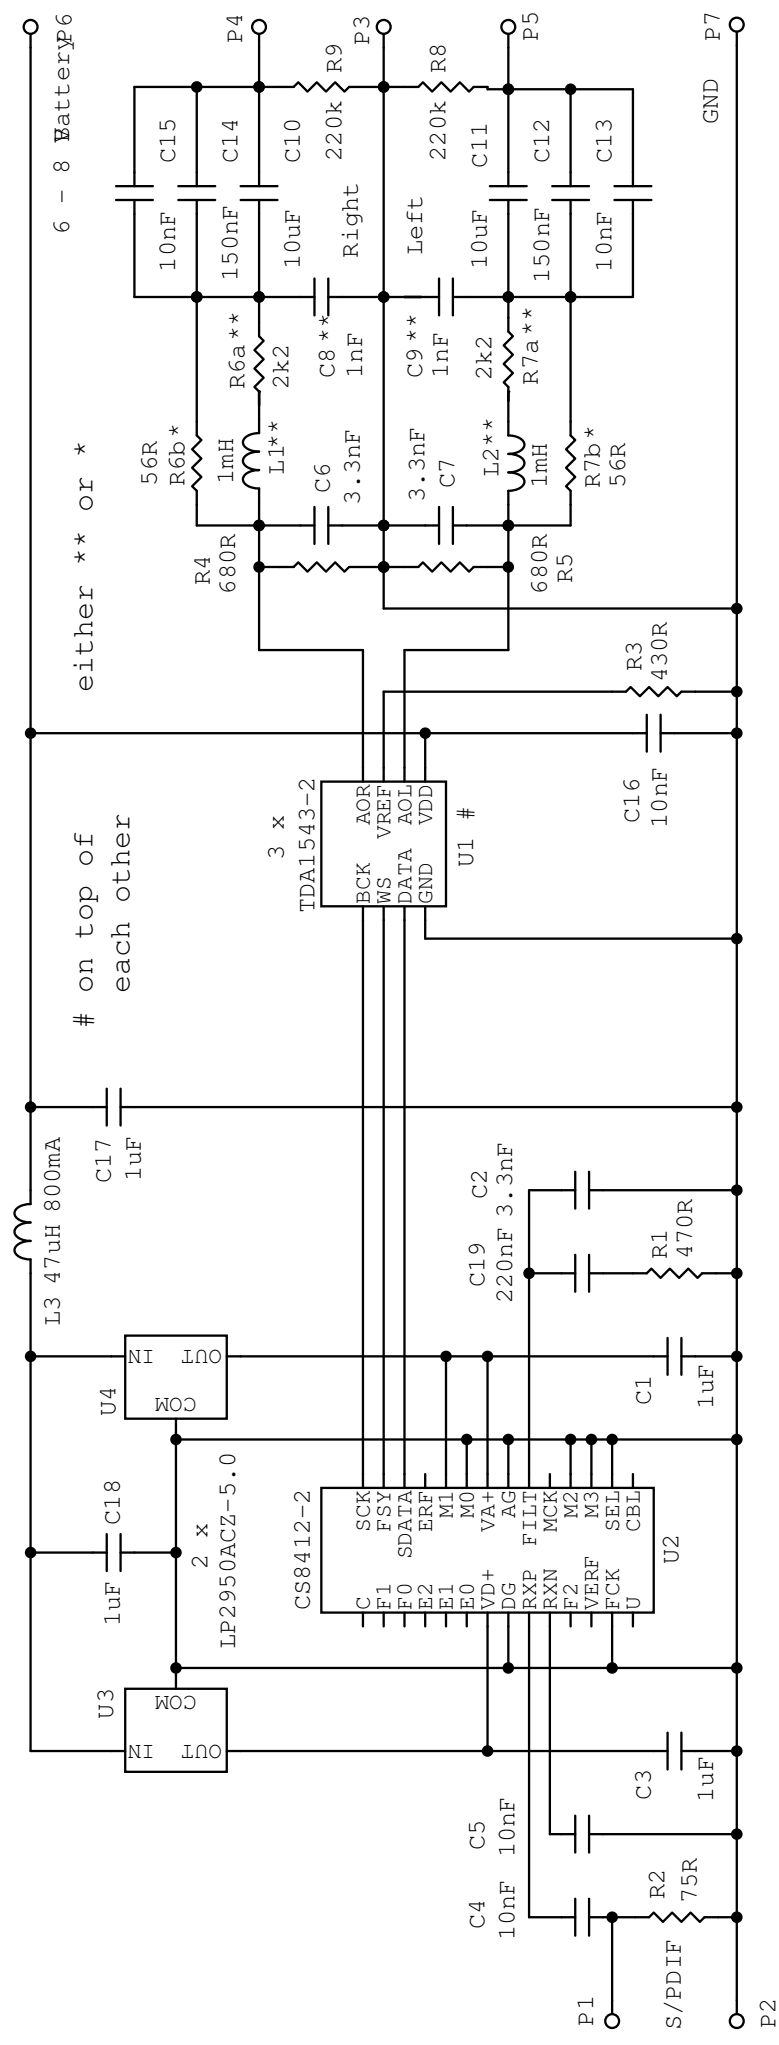

Cromlech DAC 1a

Provided for private, non-commercial use only - Copyright Marco Rutz - All Rights Reserved, www.cooltune.ch.